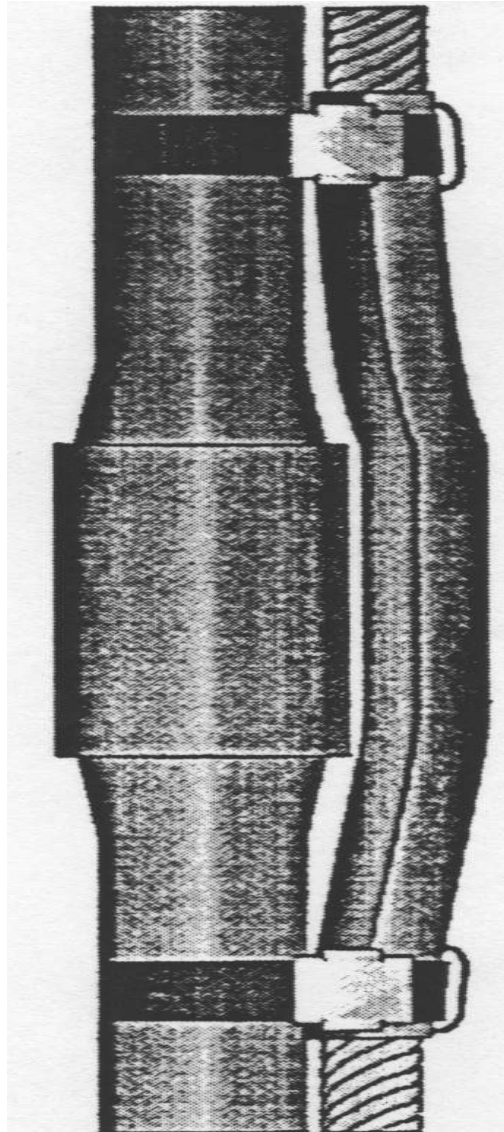

Part No. F -111

C.E.S.P. - CABLE ENCASPULATED SKID PROTECTOR

PROTECTS YOUR E.S.P. ROUND OR FLAT CABLE

**Order by each, must have cable manufacture & gauge of wire when ordering to
insure proper sizing.**