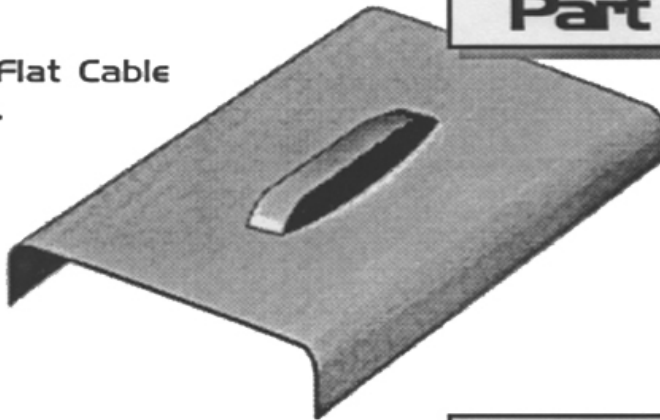

Flat Cable Saddle.

**Part No. F-106**

Fits #4 Flat cable

Large Flat Cable Saddle.

**Part No. F-105**

Fits #2 or 1 Flat cable

Round Cable Saddle.

**Part No. F-104**

Fits #1, #2 or #4 Round Cable

A must with round lead cable.

## **CABLE SADDLES**

**Cable saddles distribute band load over a 2" area. This is critical with lead cables! Cable saddles manufactured to fit your E.S.P. cable.**

Available in varied materials

ORDER IN LOTS OF 500