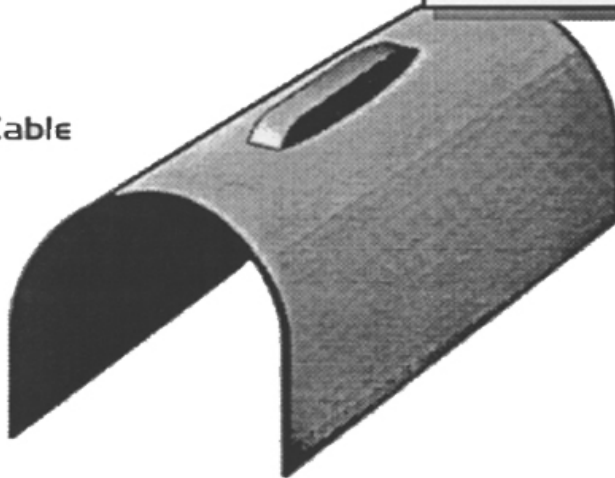

Flat Cable Saddle.

**Part No. F-106**

Fits #4 Flat cable

Large Flat Cable Saddle.

**Part No. F-105**

Fits #2 or 1 Flat cable

Round Cable Saddle.

**Part No. F-104**

Fits #1, #2 or #4 Round Cable

A must with round lead cable.

## **CABLE SADDLES**

**Cable saddles distribute band load over a 2" area. This is critical with lead cables! Cable saddles manufactured to fit your E.S.P. cable.**

Available in varied materials

ORDER IN LOTS OF 500